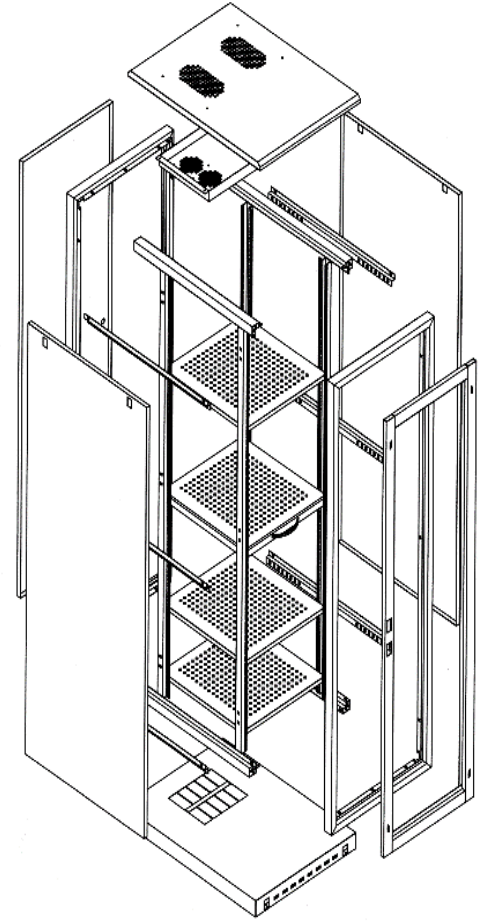

GENERAL SPECIFICATIONS

Construction Material	DIN EN 10130 – 99 Compliant Cold Rolled Steel
Mounting Rails Material	Galvanized steel
Coating	Electrostatic powder coating on all surfaces
Colour	RAL 9005 or RAL 7035
Front Door	4mm. Plexiglass in metal frame
Front Door Opening Angle	180°
Rear Door Type	Single piece sheet metal
Lock	Handle type metal lock in plastic housing
Side Panels	Removable (latches)
Max. # Of Fans	6 (with temperature control unit)
Sheet Metal Thicknesses (mm.)	Frame & Rails: 1,50 Side Panels & Shelves: 1,20
Max. Load Capacity	800 kg.

ENVIRONMENTAL SPECIFICATIONS

Transportation & Storage Temperature	-40 / +85	°C
Installation Temperature	-20 / +85	°C
Operation Temperature	-20 / +85	°C
Relative Humidity	-10 / 90, Non-condensing	%

COMPLIANCE

Standards For Mechanical Structures For Electronic Equipment

• ANSI/EIA-310-E	• EN 60950-1
• DIN 41494 (Sections 1 & 7)	• IEC 60917
• EN 61587-1:2016	• EN 55022
• IEC 60297-2	• TS 822

Standards For The Restriction Of Use Of Hazardous Substances In Electrical And Electronic Equipments

• 2011/65/EU (RoHS-2)