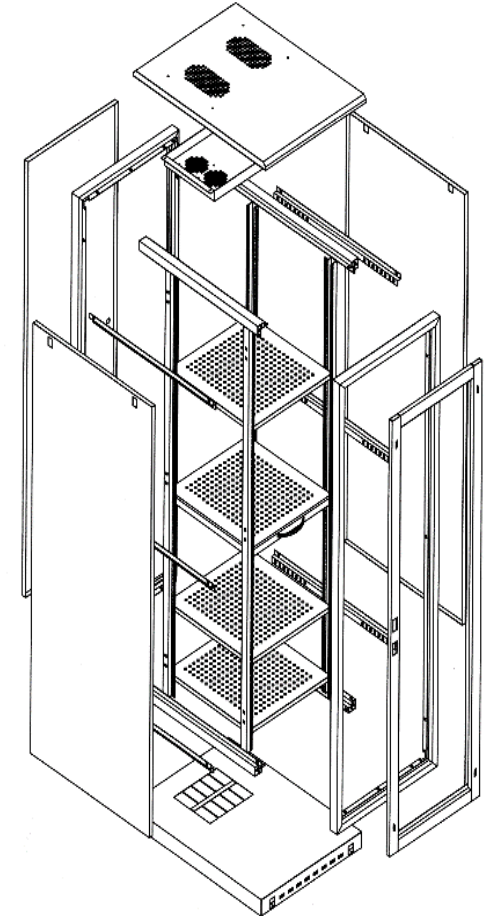

GENERAL SPECIFICATIONS

Construction Material	DIN EN 10130 – 99 Compliant Cold Rolled Steel
Mounting Rails Material	Galvanized steel
Coating	Electrostatic powder coating on all surfaces
Colour	RAL 9005 or RAL 7035
Front Door	4mm. Tempered glass in metal frame
Front Door Opening Angle	180°
Rear Door Type	Single piece sheet metal
Lock	Handle type metal lock in plastic housing
Side Panels	Removable (latches)
Max. # Of Fans	6 (with temperature control unit)
Sheet Metal Thicknesses (mm.)	Frame & Rails: 1,50 Side Panels & Shelves: 1,20
Max. Load Capacity	800 kg.

ENVIRONMENTAL SPECIFICATIONS

Transportation & Storage Temperature	-40 / +85	°C
Installation Temperature	-20 / +85	°C
Operation Temperature	-20 / +85	°C
Relative Humidity	-10 / 90, Non-condensing	%

COMPLIANCE

Standards For Mechanical Structures For Electronic Equipment

• ANSI/EIA-310-E	• EN 60950-1
• DIN 41494 (Sections 1 & 7)	• IEC 60917
• EN 61587-1:2016	• EN 55022
• IEC 60297-2	• TS 822

Standards For The Restriction Of Use Of Hazardous Substances In Electrical And Electronic Equipments

• 2011/65/EU (RoHS-2)